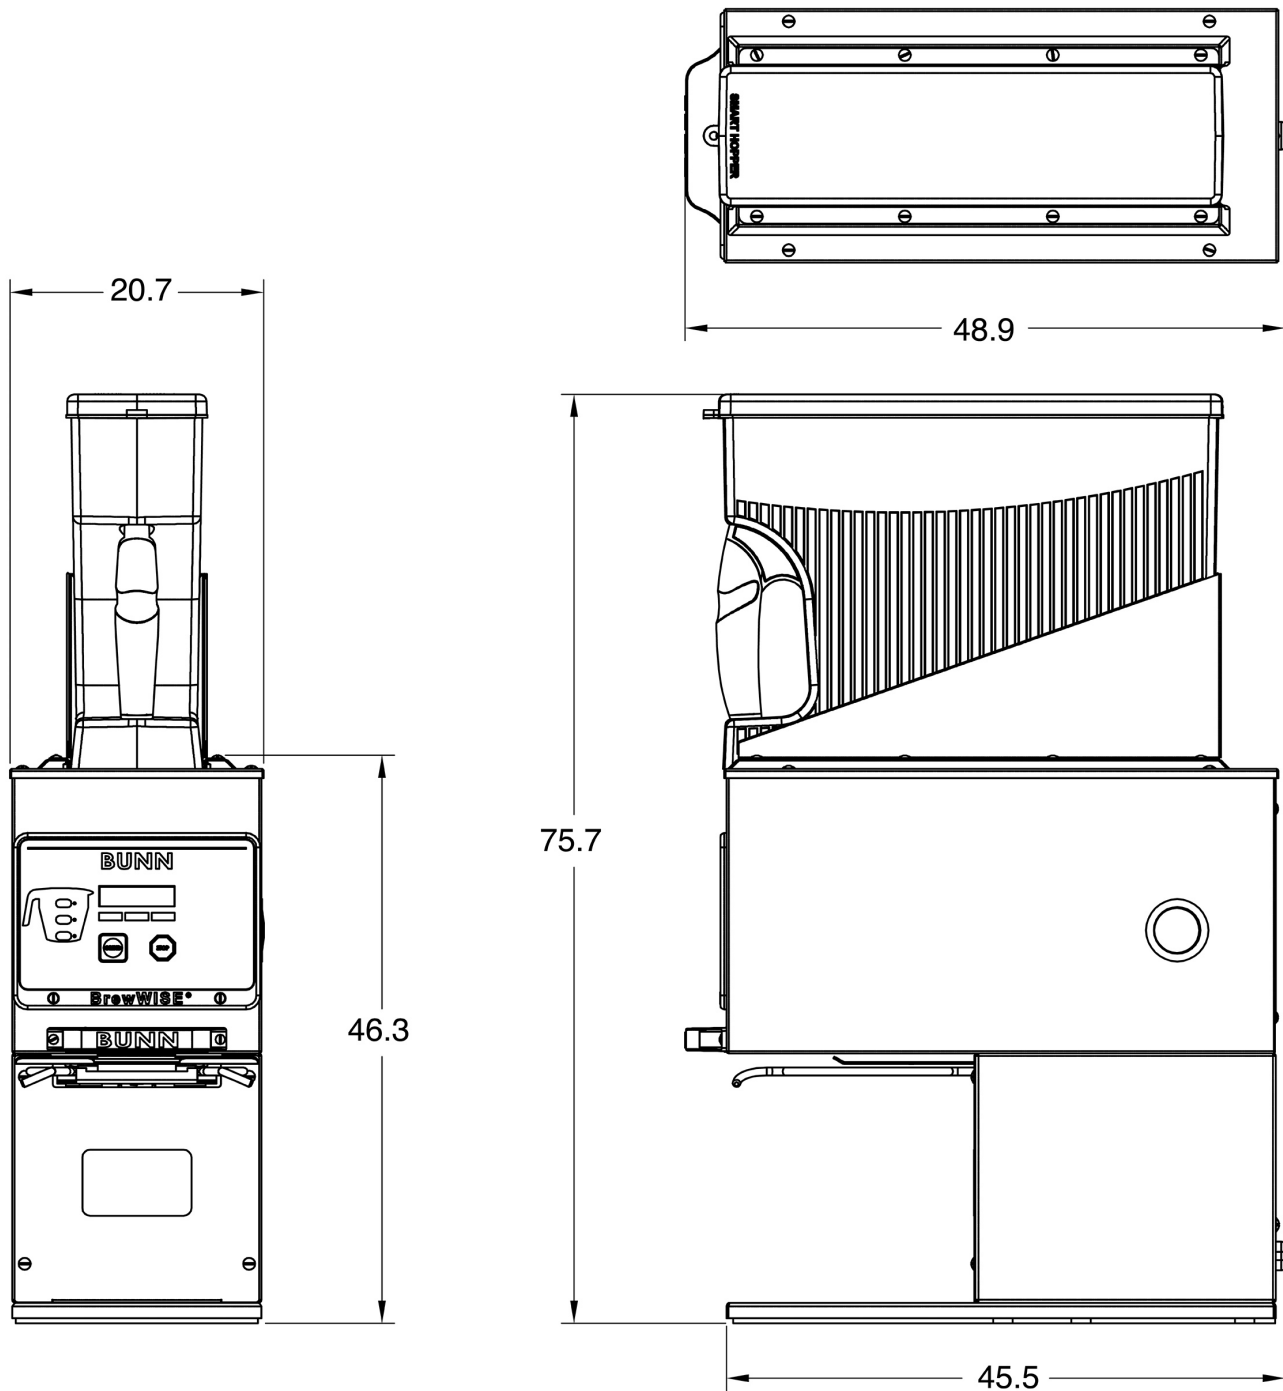

Created on:
09/14/2017

Unit			Shipping					
	Width	Height	Depth	Width	Height	Depth	Weight	Volume
English	8.1 in.	29.8 in.	19.0 in.	-	-	-	67.000 lbs	5.728 ft ³
Metric	20.6 cm	75.7 cm	48.3 cm	-	-	-	30.391 kgs	0.162 m ³